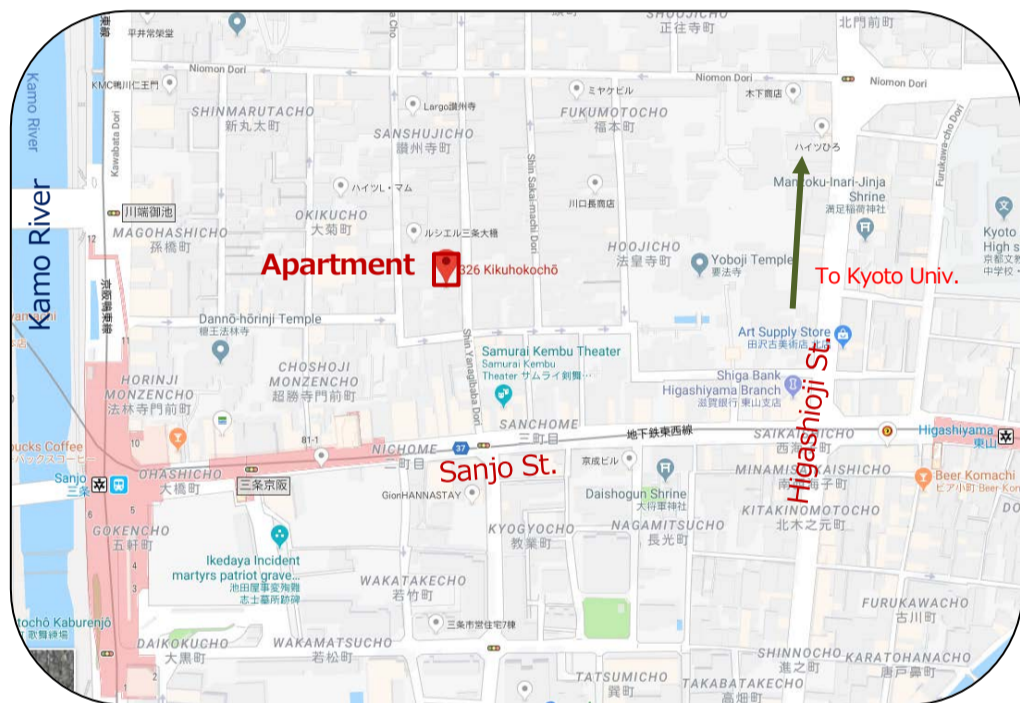

Note: Cooking utensils and tableware are not provided.

Free Internet! 

【Location of Apartment】

【★ Kyoto City Bus】
Route 201 or 206
From Higashiyama-Sanjo bus stop to Yoshida
Campus: 7 minutes

• 10 minutes by bicycle
• 25 minutes walk to Yoshida
Campus